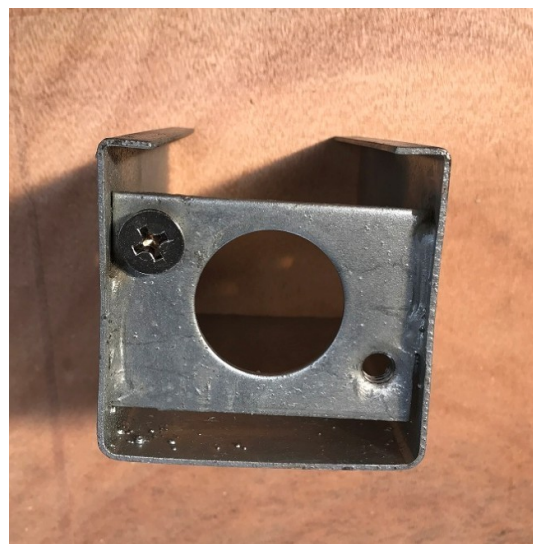

QFS Vinyl(Pvc)Temporary fence

1. White PVC Picket fence & Boundary fence panels for sale are available in 1m or 2m widths and are 1m in height. Each panel is supplied with one bollard. Additional freestanding bollards are also available for sale, at your request.

2. Drawing Of temporary fence panels:

Product name:	Temporary fence		
Per section size:	1M(H)*2M(W)		
Per panel weight:	9.8kg (assembled,not including post)		
Standard packing:	in pallet, size:0.9m(L)*1.8m(W)		
4"x4"Post length:	1000mm		
2"*3.5"Rail length:	1800mm		
7/8"*3"picket length:	870mm		
Picket number:	12 picket /panel		

Posts: Every post Pre-assembled with hooks on both sides, so panels can be connected directly.

Roundbase: Hot galvanized+Spray-paint, Dia:30cm, Thickness:4mm, 10Pieces/Carton.

4. Loading capacity:

20'GP:	290section (58 section/Pallet x5 pallets)
Per Panel size:	1.86m(L)*0.95m(W)*2.20m(H)
Weight/Pallet:	N.W:588kgs ,G.W:612kgs