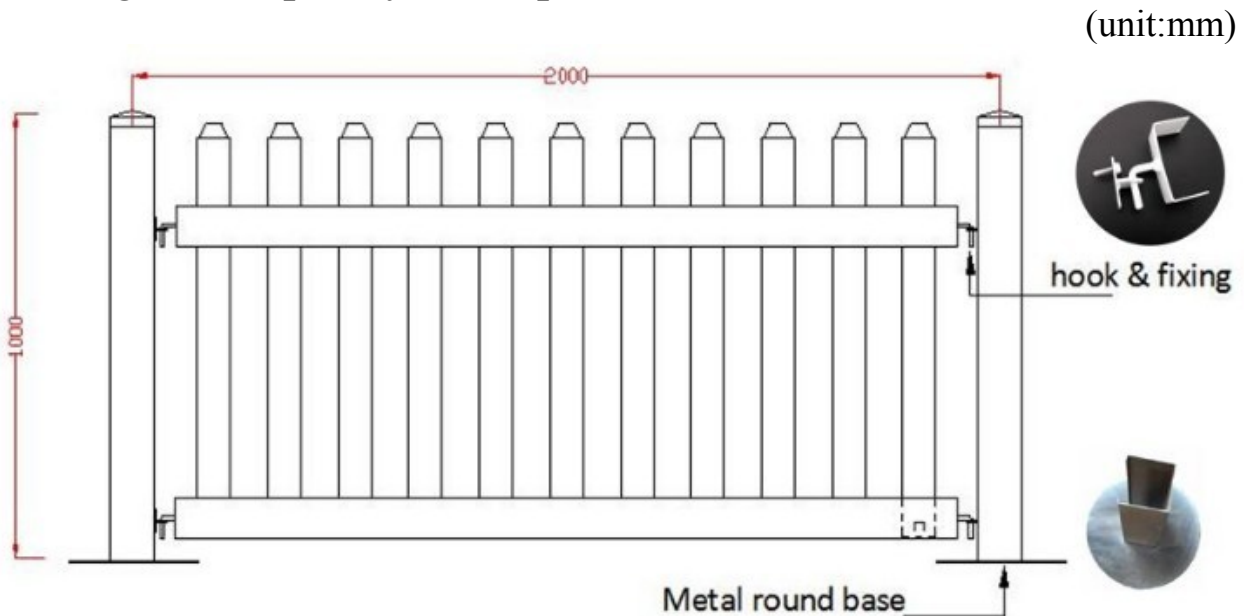

QFS Vinyl(Pvc)Temporary fence

1. White PVC Picket fence & Boundary fence panels for sale are available in 1m or 2m widths and are 1m in height. Each panel is supplied with one bollard. Additional freestanding bollards are also available for sale, at your request.

2. Drawing Of temporary fence panels:

Product name:	Temporary fence		
Per section size:	1M(H)*2M(W)		
Per panel weight:	9.8kg (assembled,not including post)		
Standard packing:	in pallet, size:0.9m(L)*1.8m(W)		
4"x4"Post length:	1000mm		
2"*3.5"Rail length:	1800mm		
7/8"*3"picket length:	870mm		
Picket number:	12 picket /panel		

Posts: Every post Pre-assembled with hooks on both sides, so panels can be connected directly.

Roundbase: Hot galvanized+Spray-paint, Dia:30cm, Thickness:4mm, 10Pieces/Carton.

4. Loading capacity:

20'GP:	290section (58 section/Pallet x5 pallets)
Per Panel size:	1.86m(L)*0.95m(W)*2.20m(H)
Weight/Pallet:	N.W:588kgs ,G.W:612kgs